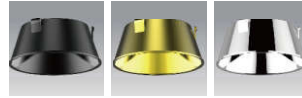

Titanium Golden Bright silver