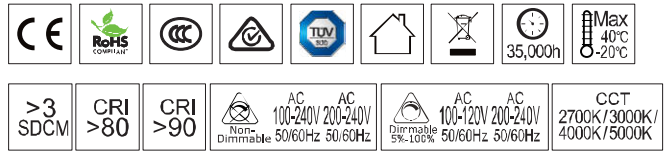

Surface Color: ☐ White   ☒ Black