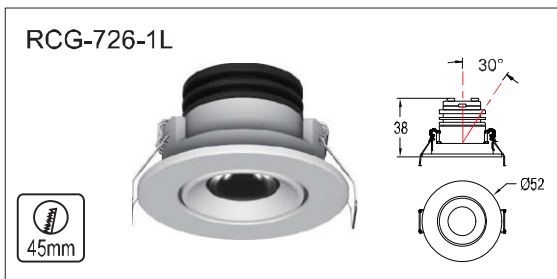

Surface Color: White Black

6W ±10%	LED Current DC 500mA	9W ±10%	LED Current DC 200mA
15°	24°	38°	15°
55°			55°

5W ±10%	LED Current DC 350mA	10W ±10%	LED Current DC 700mA
10°		10°	

12W ±10%	LED Current DC 300mA	15W ±10%	LED Current DC 350mA
15°	24°	38°	15°
55°			55°