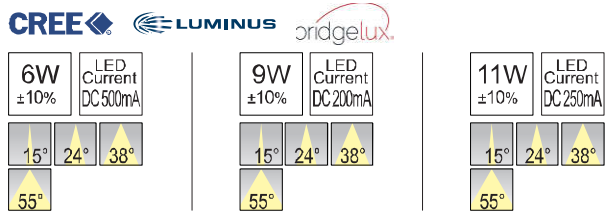

φ 75mm

75x75mm

φ 75mm

75x75mm

φ 75mm

Surface Color: White Black

Reflector color

Titanium Golden Bright silver

Reflector color

Titanium Golden Bright silver

Accessories

Honeycomb-040 Beam stop-040

Surface Color: | White ■ Black

12W ±10%	LED Current DC 300mA	15W ±10%	LED Current DC 350mA
15°	24°	38°	
55°			

>3 SDCM	CRI >80	CRI >90	AC 100-240V 50/60Hz	AC 200-240V 50/60Hz	AC 100-120V 50/60Hz	AC 200-240V 50/60Hz	CCT 2700K/3000K/ 4000K/5000K
------------	------------	------------	------------------------	------------------------	------------------------	------------------------	------------------------------------

Surface Color: White Black

3W ±10%	LED Current DC 500mA	5W ±10%	LED Current DC 200mA
15° 24° 38°		15° 24° 38°	
55°		55°	

Reflector color

Accessories

8 SDCM	CRI >80	CRI >90	AC 100-240V 50/60Hz Non-Dimmable	AC 200-240V 50/60Hz	AC 100-120V 50/60Hz Dimmable 5%-100%	AC 200-240V 50/60Hz	CCT 2700K/3000K/4000K/5000K
--------	---------	---------	-------------------------------------	---------------------	---	---------------------	-----------------------------