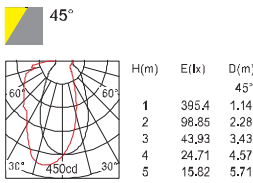

RCG-0502E

75mm

RCG-0502G

75mm

RCM-0505A03

38mm

RCM-0505A53

158x38mm

RCG-1071R-03

308x38mm

>3 SDCM	CRI >80	CRI >90	AC 100-240V 50/60Hz	AC 200-240V 50/60Hz	AC 100-120V 50/60Hz	AC 200-240V 50/60Hz	35,000h	Max 40°C -20°C
			Non-Dimmable		Dimmable 5%-100%		CCT 2700K/3000K/4000K/5000K	

Surface Color: ☐ White ☒ Black

CREE **LUMINUS** **bridgelux**

9W ±10%	LED Current DC 200mA	13W ±10%	LED Current DC 300mA