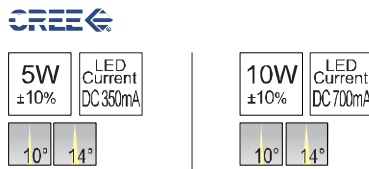

φ 75mm

75x75mm

φ 75mm

75x75mm

φ 75mm

Surface Color: White Black

Reflector color

Titanium Golden Bright silver

Reflector color

Titanium Golden Bright silver

Accessories

Honeycomb-040 Beam stop-040

Surface Color: | White ■ Black

12W ±10%	LED Current DC 300mA	15W ±10%	LED Current DC 350mA
15°	24°	38°	
55°			

>3 SDCM	CRI >80	CRI >90	AC 100-240V 50/60Hz	AC 200-240V 50/60Hz	AC 100-120V 50/60Hz	AC 200-240V 50/60Hz	CCT 2700K/3000K/ 4000K/5000K
------------	------------	------------	------------------------	------------------------	------------------------	------------------------	------------------------------------

Surface Color: White Black

3W ±10%	LED Current DC 500mA	5W ±10%	LED Current DC 200mA
15° 24° 38°		15° 24° 38°	
55°		55°	

Reflector color

Accessories

8 SDCM	CRI >80	CRI >90	AC 100-240V 50/60Hz Non-Dimmable	AC 200-240V 50/60Hz	AC 100-120V 50/60Hz Dimmable 5%-100%	AC 200-240V 50/60Hz	CCT 2700K/3000K/4000K/5000K
--------	---------	---------	-------------------------------------	---------------------	---	---------------------	-----------------------------