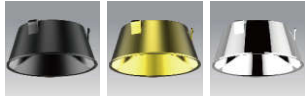

φ 75mm

75x75mm

φ 75mm

75x75mm

φ 75mm

Surface Color: White Black

Reflector color

Titanium Golden Bright silver

Reflector color

Titanium Golden Bright silver

Accessories

Honeycomb-040 Beam stop-040

Surface Color: | White ■ Black

12W ±10%	LED Current DC 300mA	15W ±10%	LED Current DC 350mA
15°	24°	38°	
55°			

>3 SDCM	CRI >80	CRI >90	AC 100-240V 50/60Hz	AC 200-240V 50/60Hz	AC 100-120V 50/60Hz	AC 200-240V 50/60Hz	CCT 2700K/3000K/ 4000K/5000K
------------	------------	------------	------------------------	------------------------	------------------------	------------------------	------------------------------------