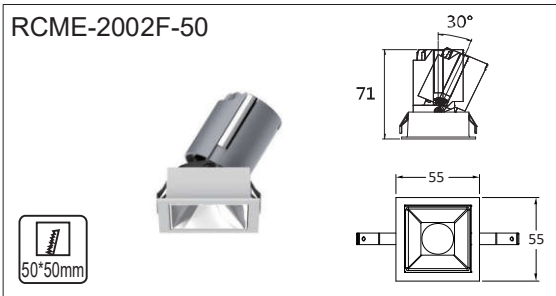

φ 75mm

75x75mm

φ 75mm

75x75mm

φ 75mm

Surface Color: White Black

Reflector color

Titanium Golden Bright silver

Reflector color

Titanium Golden Bright silver

Accessories

Honeycomb-040 Beam stop-040

Surface Color: | White ■ Black

12W ±10%	LED Current DC 300mA	15W ±10%	LED Current DC 350mA
15°	24°	38°	
55°			

>3 SDCM	CRI >80	CRI >90	AC 100-240V 50/60Hz	AC 200-240V 50/60Hz	AC 100-120V 50/60Hz	AC 200-240V 50/60Hz	CCT 2700K/3000K/ 4000K/5000K
------------	------------	------------	------------------------	------------------------	------------------------	------------------------	------------------------------------