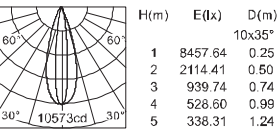

45W ±10%	LED Current DC 200mA

10° 25° 50°
10x36°