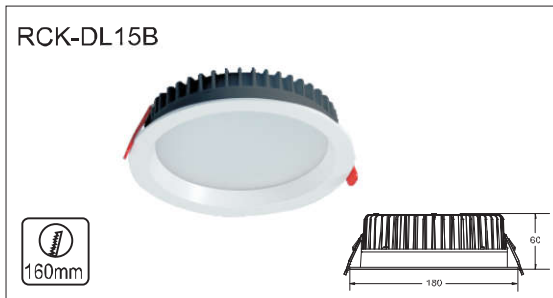

>3 SDCM	CRI >80	CRI >90	AC 100-240V 50/60Hz AC 200-240V 50/60Hz Non-Dimmable	AC 100-120V 50/60Hz AC 200-240V 50/60Hz Dimmable 5%-100%	CCT 2700K/3000K/4000K/5000K

Surface Color: ☐ White ☒ Black

15W ±10%	LED Current DC 400mA	20W ±10%	LED Current DC 500mA
60° 90°		60° 90°	

>3 SDCM	CRI >80	CRI >90	AC 100-240V 50/60Hz AC 200-240V 50/60Hz Non-Dimmable	AC 100-120V 50/60Hz AC 200-240V 50/60Hz Dimmable 5%-100%	CCT 2700K/3000K/4000K/5000K

Surface Color: ☐ White ☒ Black

23W ±10%	LED Current DC 600mA	30W ±10%	LED Current DC 700mA
60° 90°		60° 90°