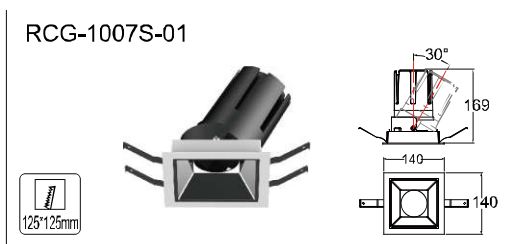

Surface Color: White Black

8W ±10%	LED Current DC 700mA	13W ±10%	LED Current DC 350mA
8° 12° 24°		18° 24° 38°	
36°		55°	

Surface Color: White Black

Reflector color

Reflector color

Accessories

Reflector color