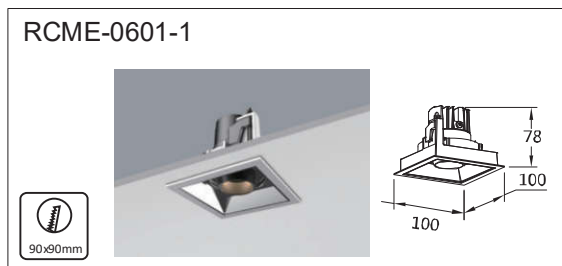

Surface Color: ☐ White ☒ Black