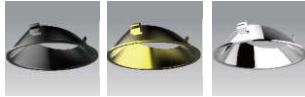

φ 75mm

75x75mm

φ 75mm

75x75mm

φ 75mm

Surface Color: White Black

Reflector color

Titanium Golden Bright silver