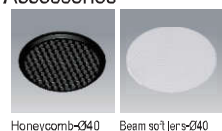

Reflector color

Titanium Golden Bright silver

Accessories

Honeycomb-040 Beam stop-040

Surface Color: | White ■ Black

12W ±10%	LED Current DC 300mA	15W ±10%	LED Current DC 350mA
15°	24°	38°	
55°			

>3 SDCM	CRI >80	CRI >90	AC 100-240V 50/60Hz	AC 200-240V 50/60Hz	AC 100-120V 50/60Hz	AC 200-240V 50/60Hz	CCT 2700K/3000K/ 4000K/5000K
------------	------------	------------	------------------------	------------------------	------------------------	------------------------	------------------------------------

Surface Color: White Black

8W ±10%	LED Current DC 700mA	13W ±10%	LED Current DC 350mA
8° 12° 24°		18° 24° 38°	
36°		55°	

Surface Color: White Black

Reflector color

Reflector color

Accessories

Reflector color

Titanium Golden Bright silver

Titanium Golden Bright silver

Titanium Golden Bright silver

>3 SDCM	CRI >80	CRI >90	AC 100-240V 50/60Hz	AC 200-240V 50/60Hz	AC 100-120V 5%±100%	AC 200-240V 50/60Hz	CCT 2700K/3000K/4000K/5000K
---------	---------	---------	---------------------	---------------------	---------------------	---------------------	-----------------------------