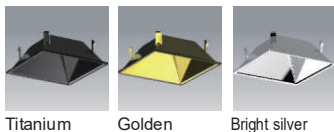

Reflector color