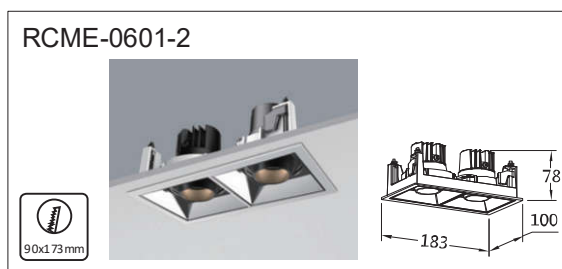

Surface Color: ☐ White ☒ Black

Reflector color

Reflector color

Accessories