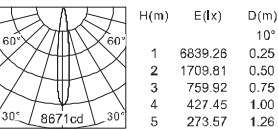

Surface Color: White Black

CREE **bridgelux**

3W ±10%	LED Current DC 500mA	15W ±10%	LED Current DC 200mA
10° 25° 50°		10° 25° 50°	
10x35°		10x35°	

45W ±10%	LED Current DC 200mA
----------	----------------------